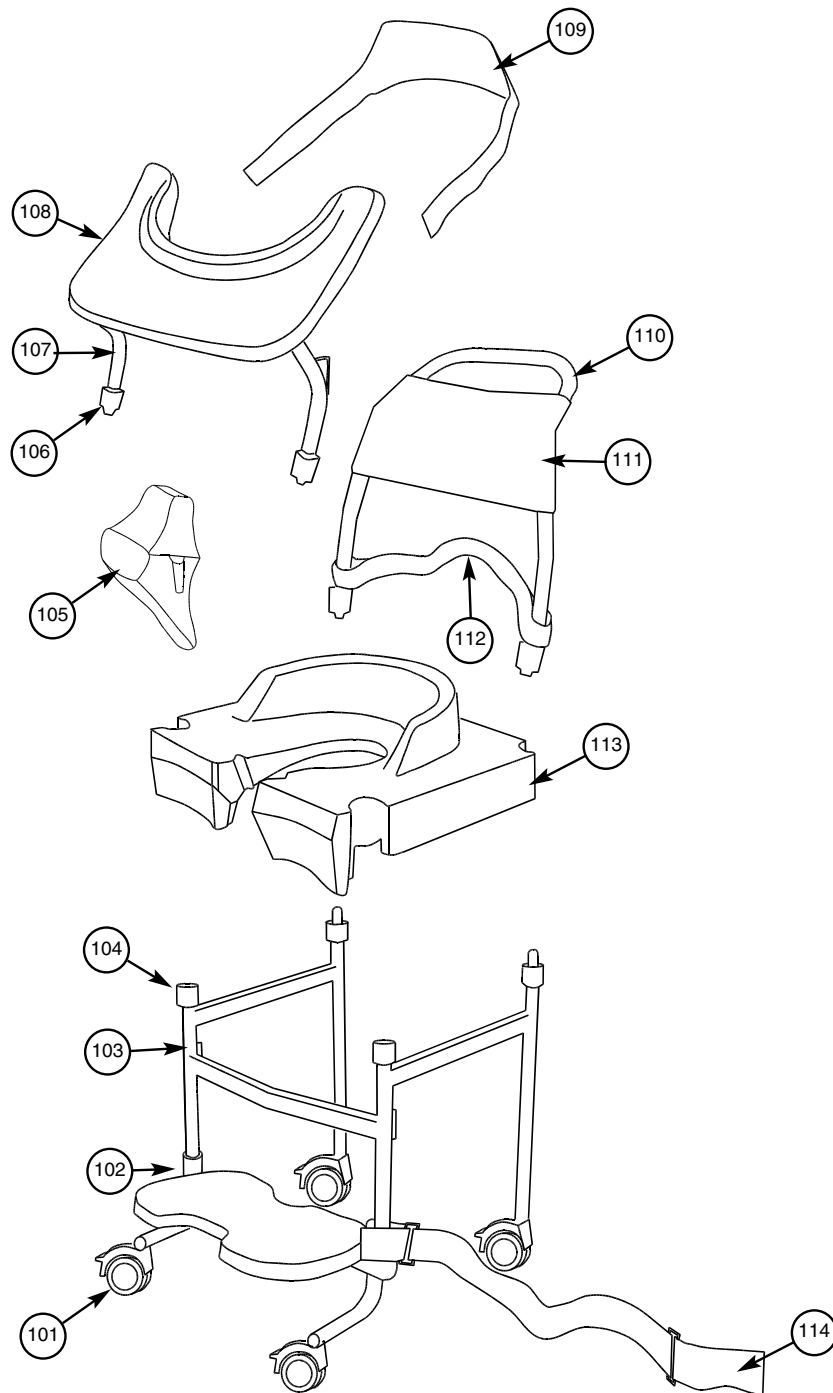

Item list

| Pos | Art.nr | Code |
|------------|---------------|---|
| 101 1 | 002056 | Caster 75 mm |
| 101 2 | 002057 | Caster 100 mm |
| 102 | 003056 | Front nut quick coupling |
| 103 1 | 003053 | Frame with foot rest 75 mm caster |
| 103 2 | 003054 | Frame with foot rest 100 mm caster |
| 104 | 003057 | Lazy lock knob |
| 105 | 003064 | Splash guard/abduction support |
| 106 | 003058 | Lock knob quick coupling |
| 107 1 | 003051 | Trunk support tube for chair with medium and large seat |
| 107 2 | 003052 | Trunk support tube for chair with small seat |
| 108 1 | 003155 | Trunk support complete for large and medium seat |
| 108 2 | 003156 | Trunk support complete for small seat |
| 109 | 003072 | Back harness |
| 110 | 003055 | Push handle without back canvas |
| 111 | 003050 | Back canvas for push handle |
| 112 | 003078 | Safety strap |
| 113 1 | 003060 | Small seat (2-5 years) |
| 113 2 | 003160 | Medium seat (4-10 years) |
| 113 3 | 003260 | Large seat (8 years-60kg) |
| 114 | 003075 | Calf strap |

Item list

| Pos | Art.nr | Code |
|------------|---------------|--------------------|
| 201 | 003074 | H-harness |
| 202 | 003081 | Pot |
| 203 | 003090 | Transportation bag |