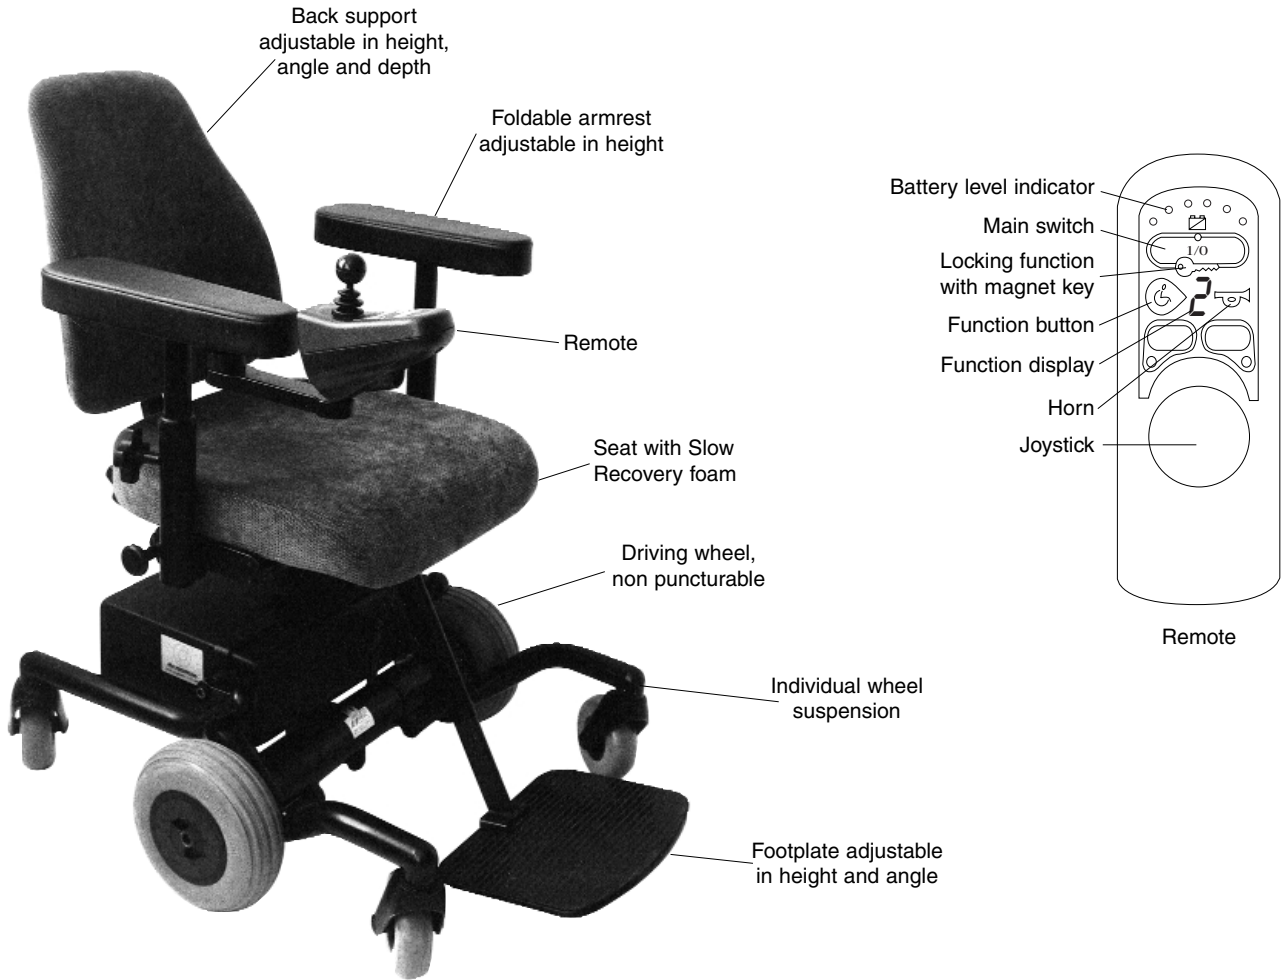

REAL[®] 6100 - Technical data and measurements

DATA	STANDARD MEASUREMENTS
Top speed4,5 km/h	Total width650 mm
Turning space 180°930 mm	Length800 mm
Driving wheel.....Both center wheels	Wheel front/back125mm
Driving time per chargeapprox. 8 hours	Driving wheel.....210 mm
Obstacle ability40 mm	Seat height490-770, 440-640 mm
Weight74,5 kg incl. batt.	Leg support length370-530 mm
Charging timeapprox. 6-8 hours	Seat width330-480 mm
Charger tested and approved by	Seat depth350-480 mm
Mercado Medic ABMentzer 3A	Seat angle-2°
Batteries tested and approved by	Back support height ..360-420 mm
Mercado Medic ABSonnenschein 2pcs 12V 25 Ah	Back support angle-15-+45°

PROGRAMMING DEVICE

Programmable functions:

- Forward speed	- Turning speed
- Forward acceleration	- Turning acceleration
- Forward deceleration	- Turning deceleration
- Reverse speed	- Joystick sensitivity
- Reverse acceleration	- Reversed joystick function
- Reverse deceleration	