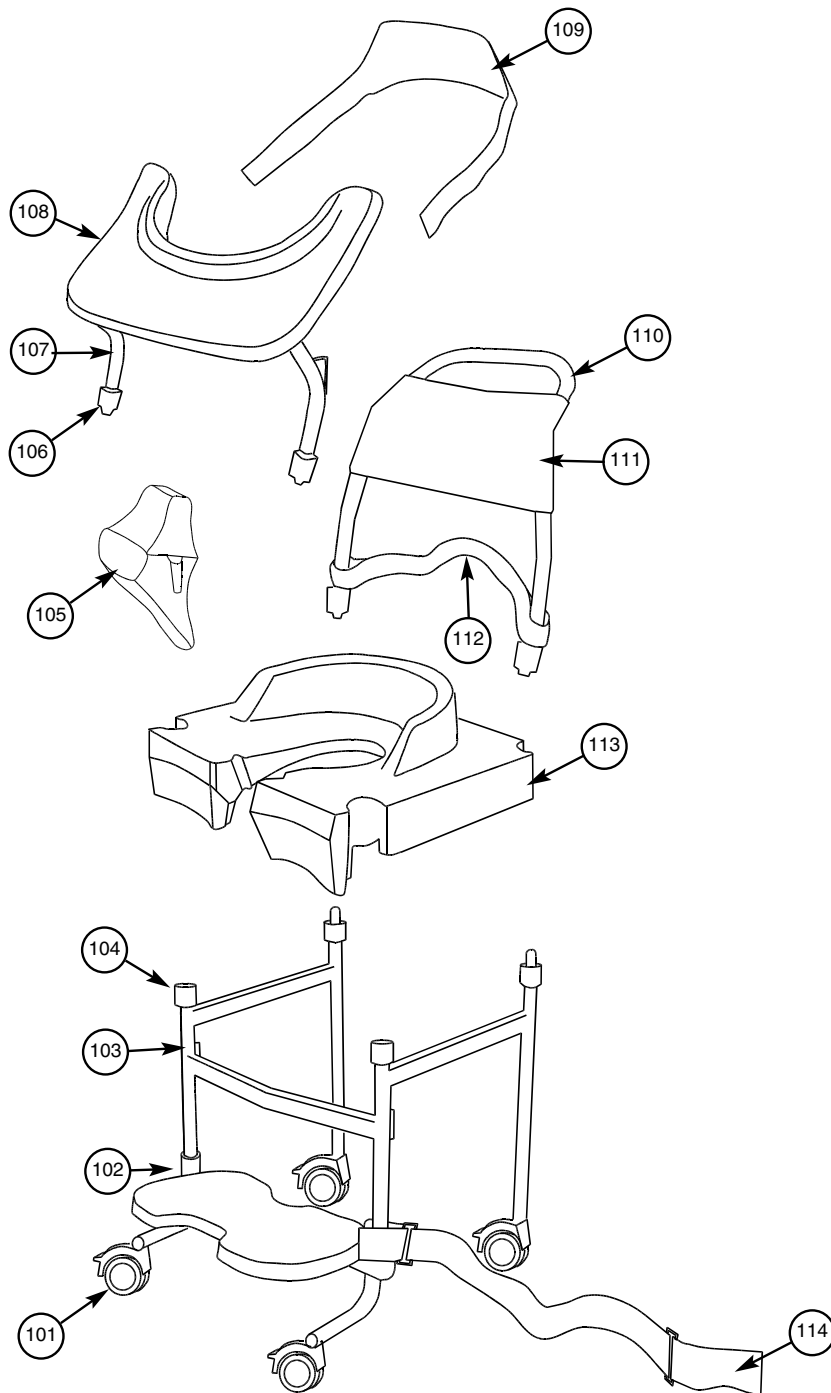

# Item list

| <b>Pos</b> | <b>Art.nr</b> | <b>Code</b>   |
|------------|---------------|---|
| 101 1      | 002056        | Caster 75 mm  |
| 101 2      | 002057        | Caster 100 mm   |
| 102        | 003057        | Lazy lock knob  |
| 103 1      | 003053        | Frame with foot rest 75 mm caster                       |
| 103 2      | 003054        | Frame with foot rest 100 mm caster                      |
| 104        | 003056        | Front nut quick coupling                                |
| 105        | 003064        | Splash guard/abduction support                          |
| 106        | 003058        | Lock knob quick coupling                                |
| 107 1      | 003051        | Trunk support tube for chair with medium and large seat |
| 107 2      | 003052        | Trunk support tube for chair with small seat            |
| 108 1      | 003155        | Trunk support complete for large and medium seat        |
| 108 2      | 003156        | Trunk support complete for small seat                   |
| 109        | 003072        | Back harness  |
| 110        | 003055        | Push handle without back canvas                         |
| 111        | 003050        | Back canvas for push handle                             |
| 112        | 003078        | Safety strap  |
| 113 1      | 003060        | Small seat (2-5 years)                                  |
| 113 2      | 003160        | Medium seat (4-10 years)                                |
| 113 3      | 003260        | Large seat (8 years-60kg)                               |
| 114        | 003075        | Calf strap  |

# Item list

| <b>Pos</b> | <b>Art.nr</b> | <b>Code</b>        |
|------------|---------------|--------------------|
| 201        | 003074        | H-harness          |
| 202        | 003081        | Pot                |
| 203        | 003090        | Transportation bag |